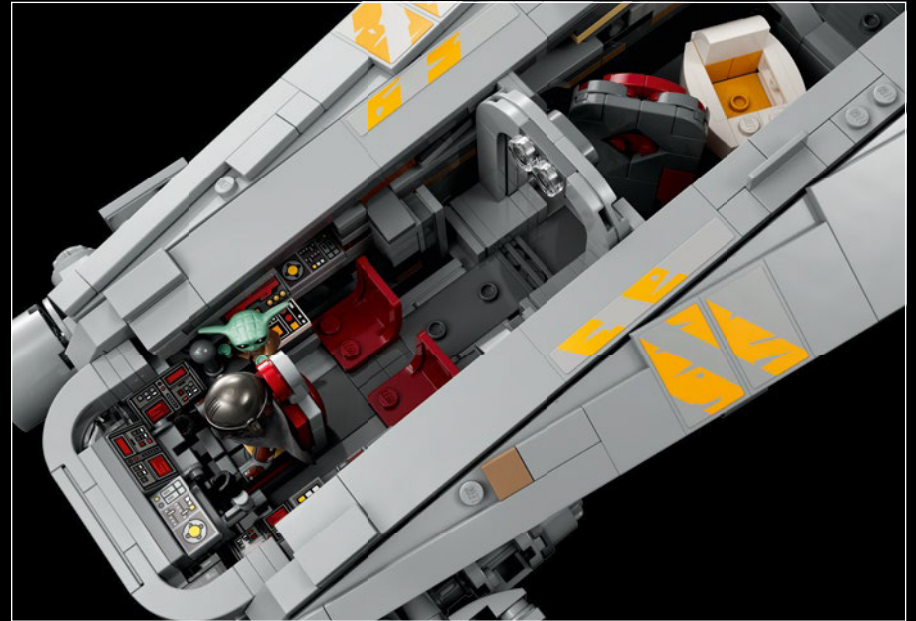

- Engine block comes off to reveal the interior
- Hatches on both sides open and you can place a minifigure in the opening
- Hydraulic rear hatch opens so you can store the Blurr or other precious cargo inside
- Escape pod has room for one minifigure. A porthole lets the passenger enjoy the view as they are hurtled across the vast emptiness of the galaxy or plunging into a planet's orbit
- Cockpit has a moving door - the whole section can be removed to reveal the sleeping quarters
- Removeable blasters cabinet, carbon-freezing chamber and freezing units