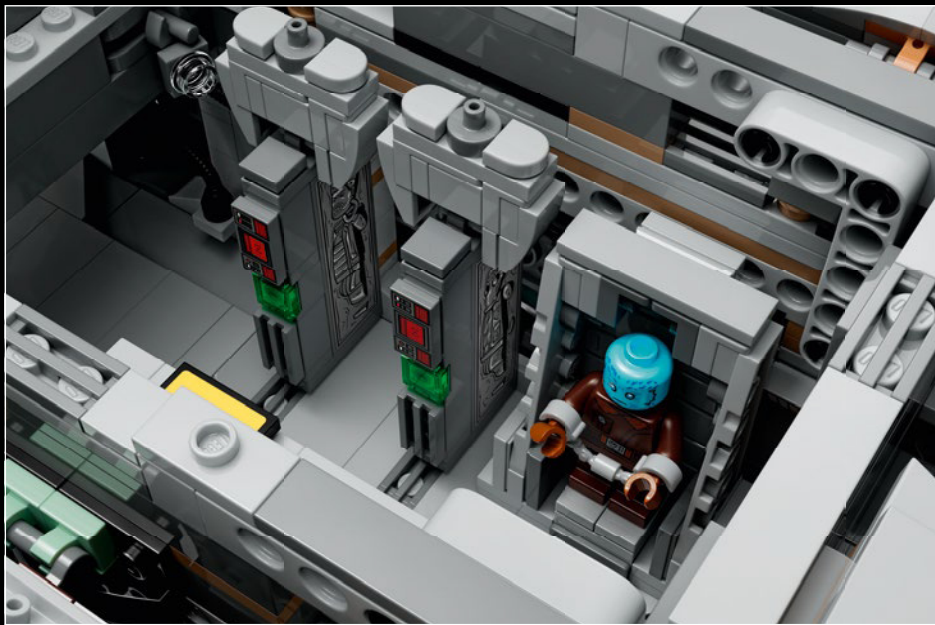

## MEET THE MODEL DESIGNER

‘When *The Razor Crest* first appeared in *The Mandalorian*, it just looked too bulky and clunky to be able to fly! But it is, of course, everything we have come to know and love about *Star Wars*™ starships: amazingly fast, sleek and beautiful. I’m not surprised it’s become so popular with fans. Working on this model was a fun challenge. We wanted to get the huge engines right and include as much of a detailed interior as possible. In the series, the vessel has both sleeping quarters and a bathroom, but for this model, we prioritised the sleeping quarters to capture the atmosphere of the interior and focus on playability. Mainly due to the massive engines and the overall weight of the model, we reinforced the lower base structure with LEGO® Technic bricks to keep it sturdy. I think the result is very satisfying, and I especially encourage fans to look for references to iconic scenes! Some are not immediately visible on the finished model, but I hope you’ll have fun discovering them as you build.’