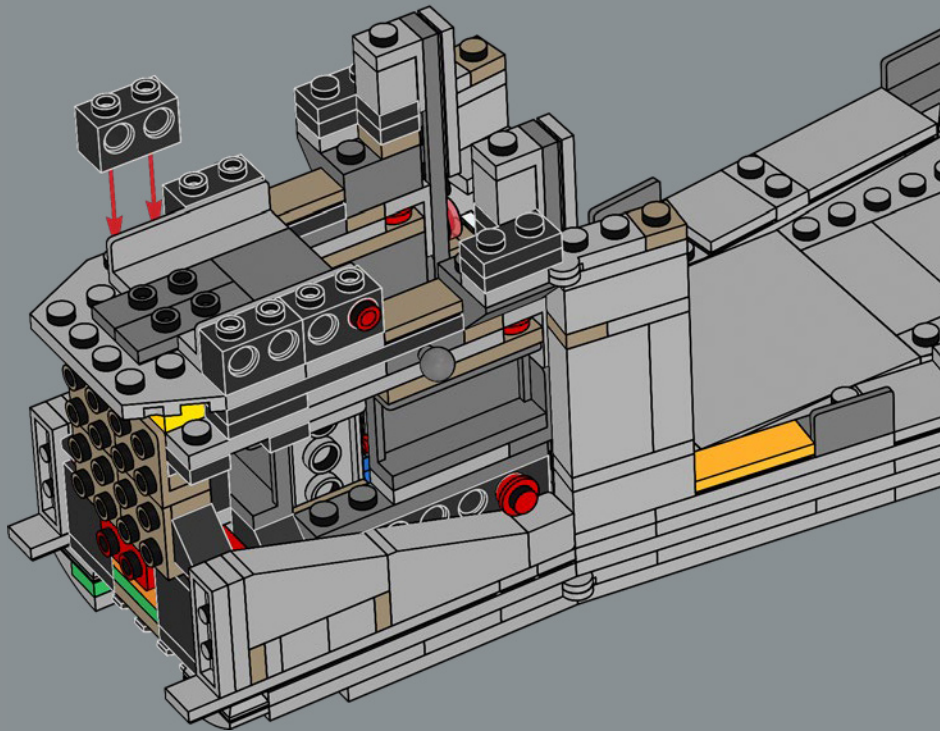

2x

120

2x

1x

2x

2x

121

1

2

2x