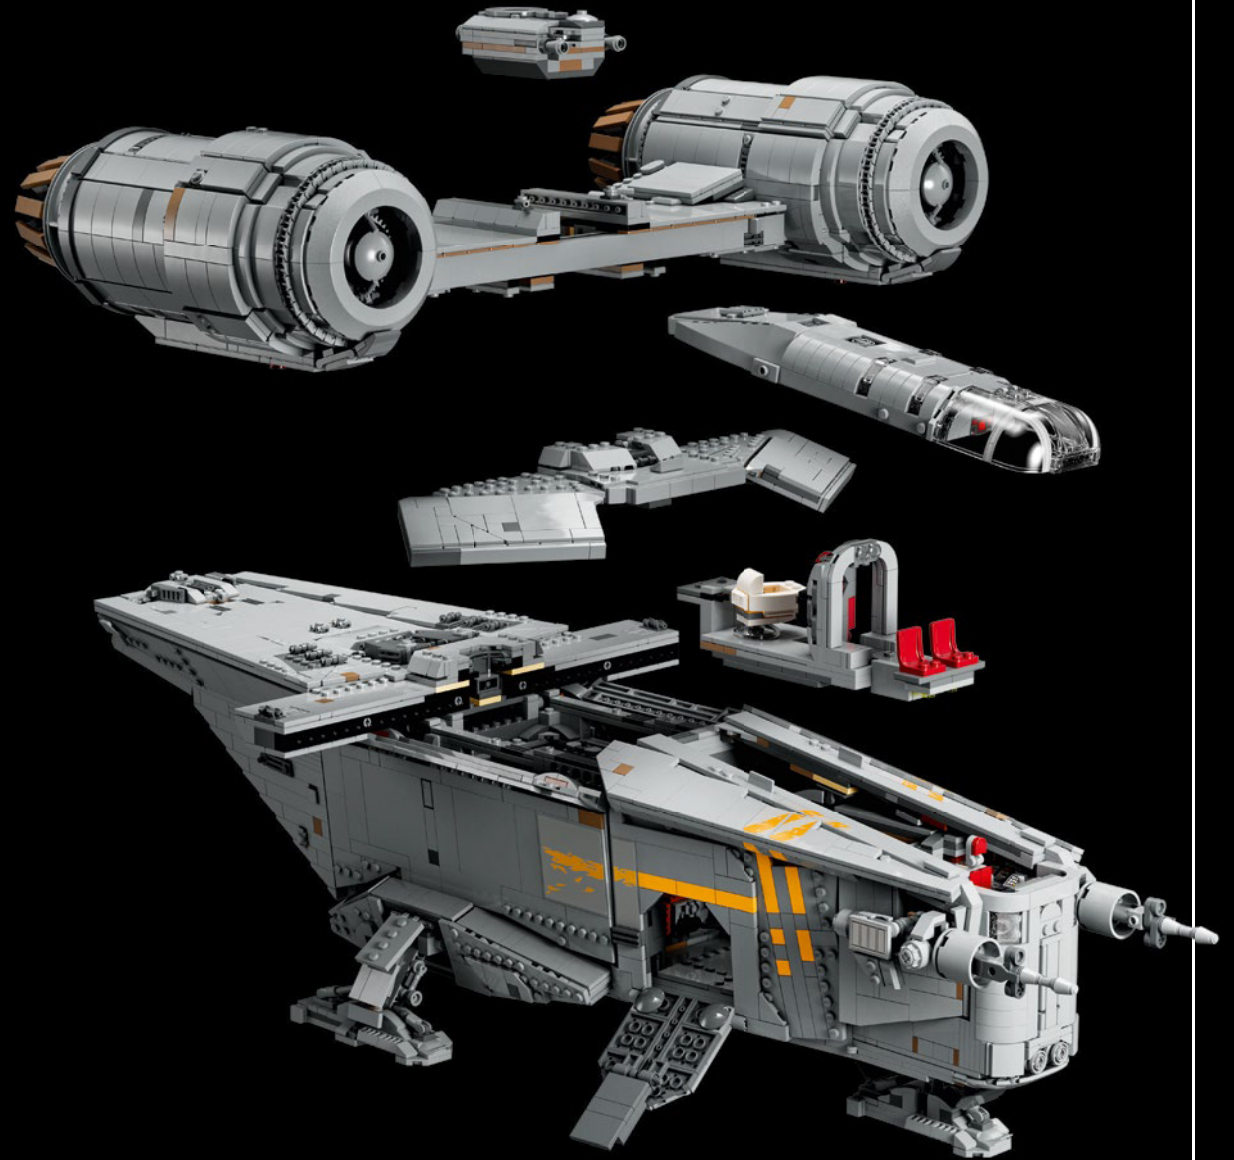

## MEET THE MODEL DESIGNER

‘When *The Razor Crest* first appeared in *The Mandalorian*, it just looked too bulky and clunky to be able to fly! But it is, of course, everything we have come to know and love about *Star Wars*™ starships: amazingly fast, sleek and beautiful. I’m not surprised it’s become so popular with fans. Working on this model was a fun challenge. We wanted to get the huge engines right and include as much of a detailed interior as possible. In the series, the vessel has both sleeping quarters and a bathroom, but for this model, we prioritised the sleeping quarters to capture the atmosphere of the interior and focus on playability. Mainly due to the massive engines and the overall weight of the model, we reinforced the lower base structure with LEGO® Technic bricks to keep it sturdy. I think the result is very satisfying, and I especially encourage fans to look for references to iconic scenes! Some are not immediately visible on the finished model, but I hope you’ll have fun discovering them as you build.’