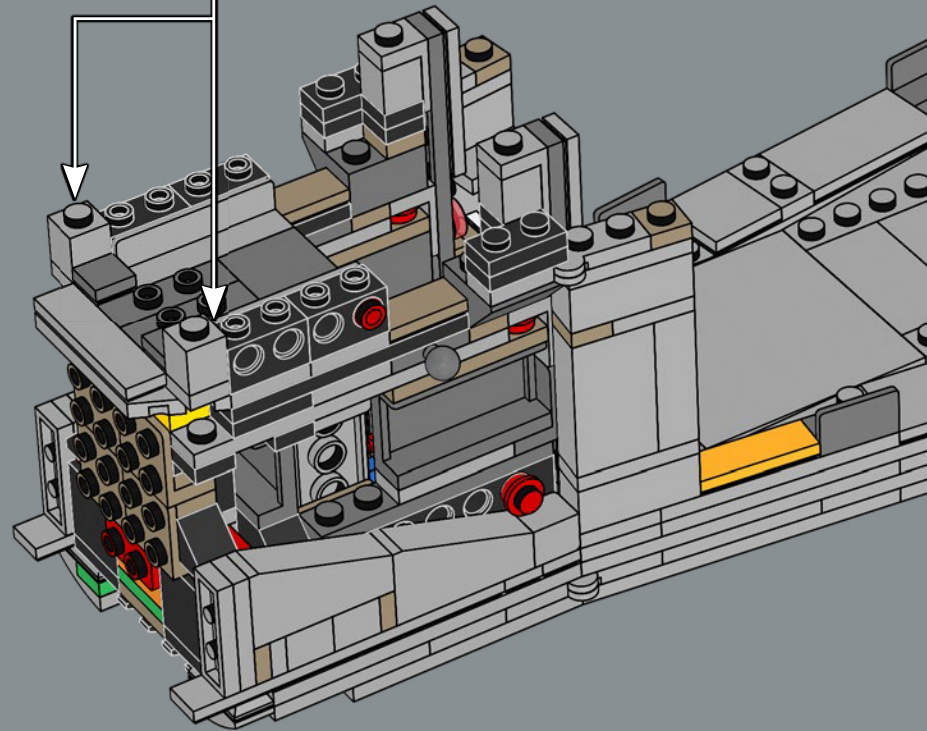

2x

1x

2x

2x

121

1

2

2x