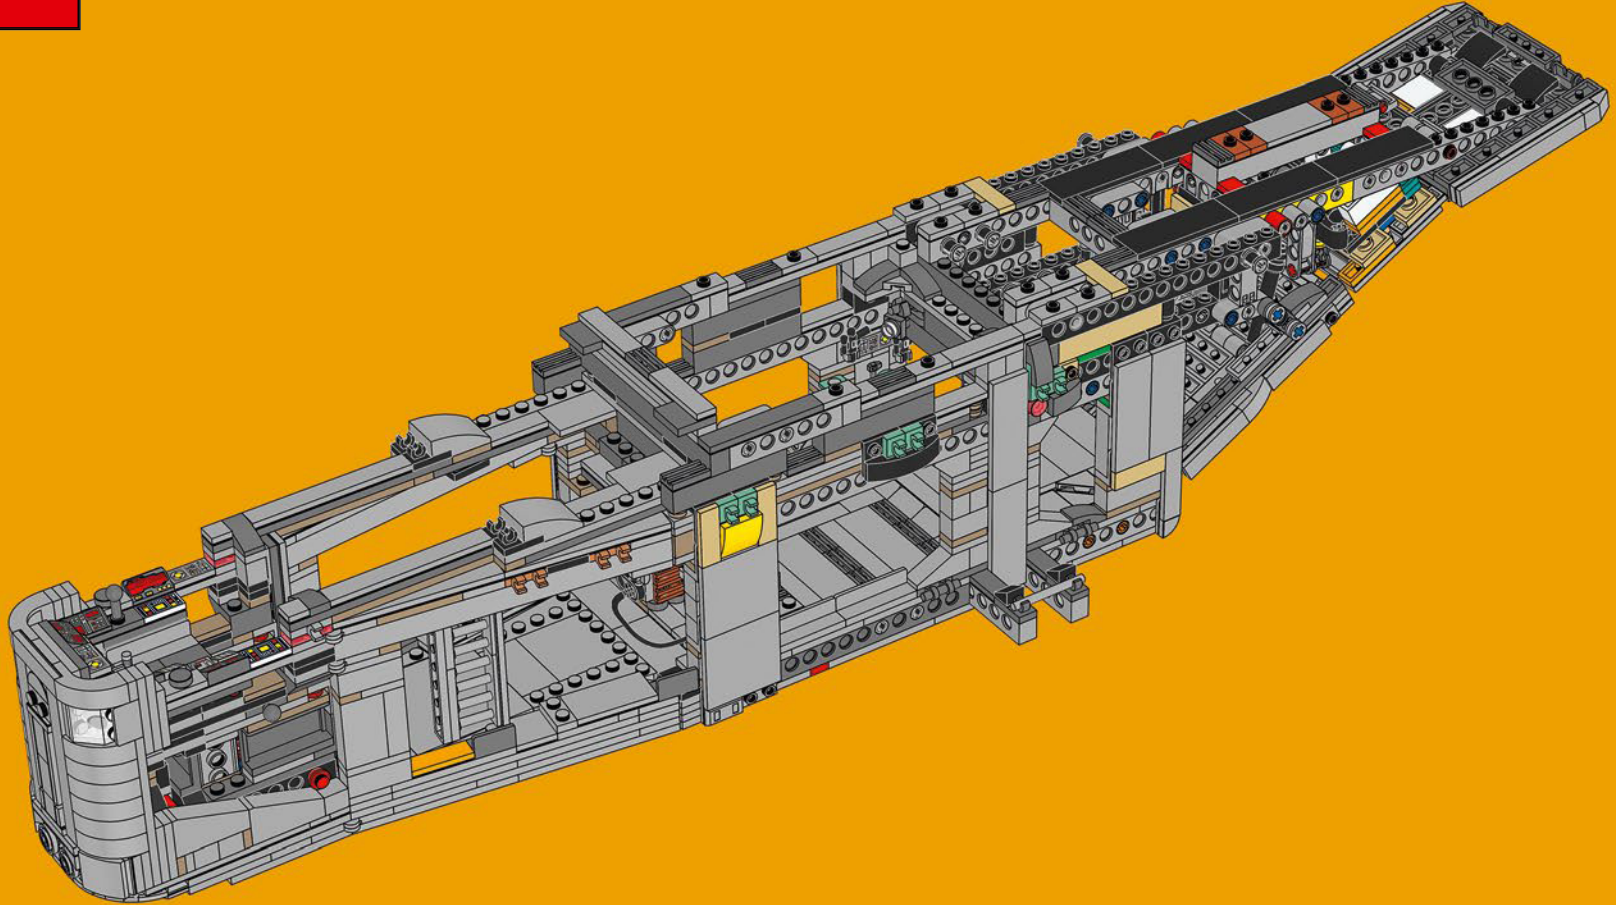

Booklet available in English on
Heft in deutscher Sprache erhältlich auf
Livret disponible en français sur
Libretto disponibile in italiano su
Folleto en español disponible en
如需中文版手册, 请访问